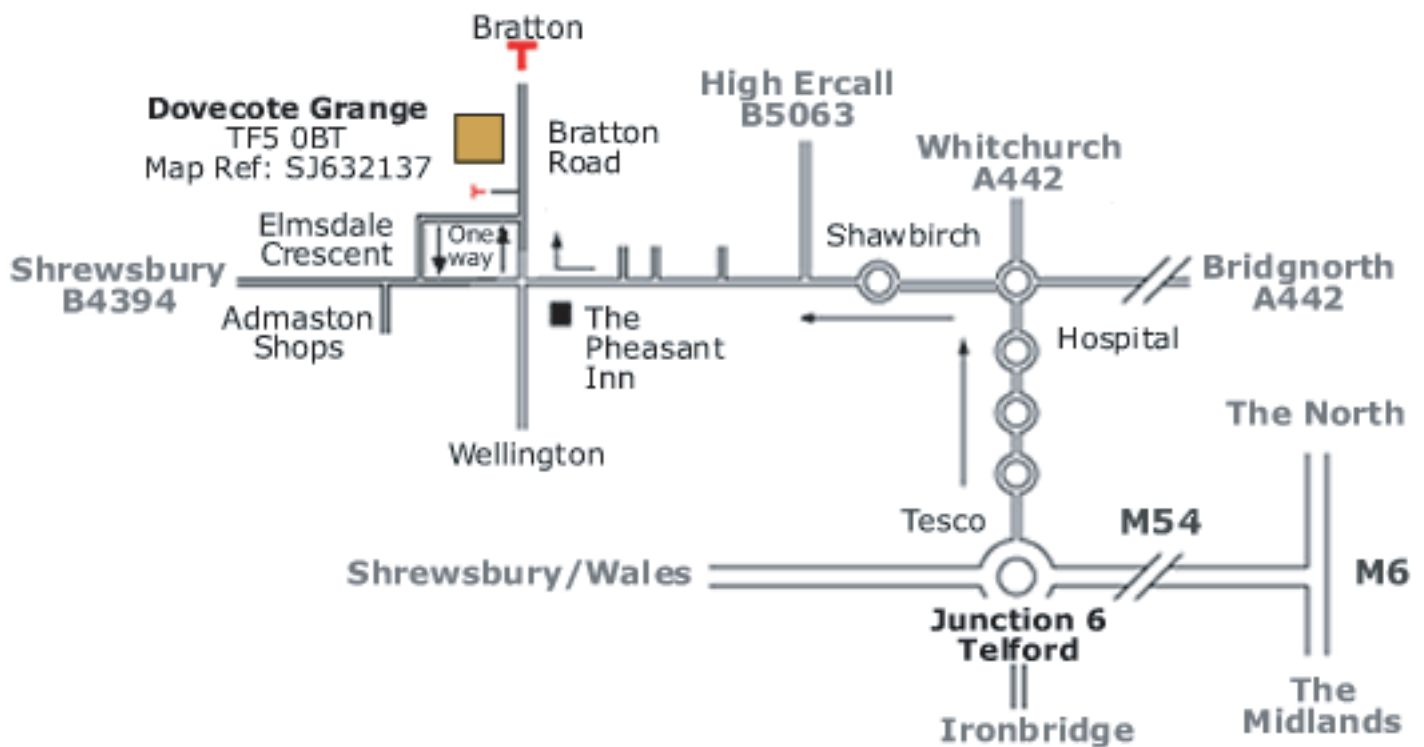

Dovecote Grange

GUEST HOUSE

"Superior accommodation for the discerning traveller"

Dovecote Grange, Bratton Road, Bratton, Telford, Shropshire. TF5 0BT

Tel: +44 (0) 1952 243739 Mobile: 07970 188290

Email: enquiries@dovecotegrance.co.uk

DIRECTIONS

From the M54 westbound junction 6, take the third (3rd) exit (right) past the Wrekin Retail Park, (Tesco etc) and continue to the next big island. At this roundabout and at the next roundabout continue over following the signs for the Princess Royal Hospital. At the third (3rd) roundabout continue straight over and on to the next roundabout then turn left, first (1st) exit, just past the Travel Inn, follow the signs for Admaston. After the Pheasant Inn pub on your left, turn right at the crossroads into Bratton Road then take the first (1st) right on the raised road section. Dovecote Grange is 200 yards down on the left hand side.